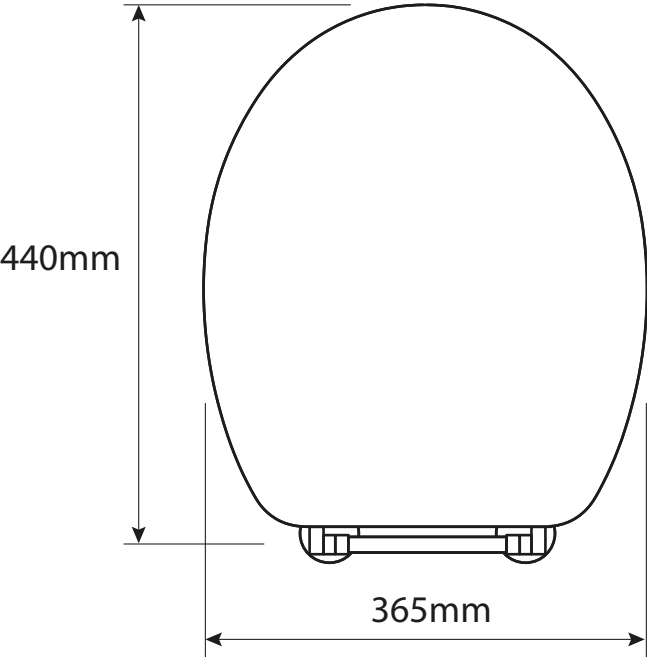

Overall Size

Max/Min Adjustment